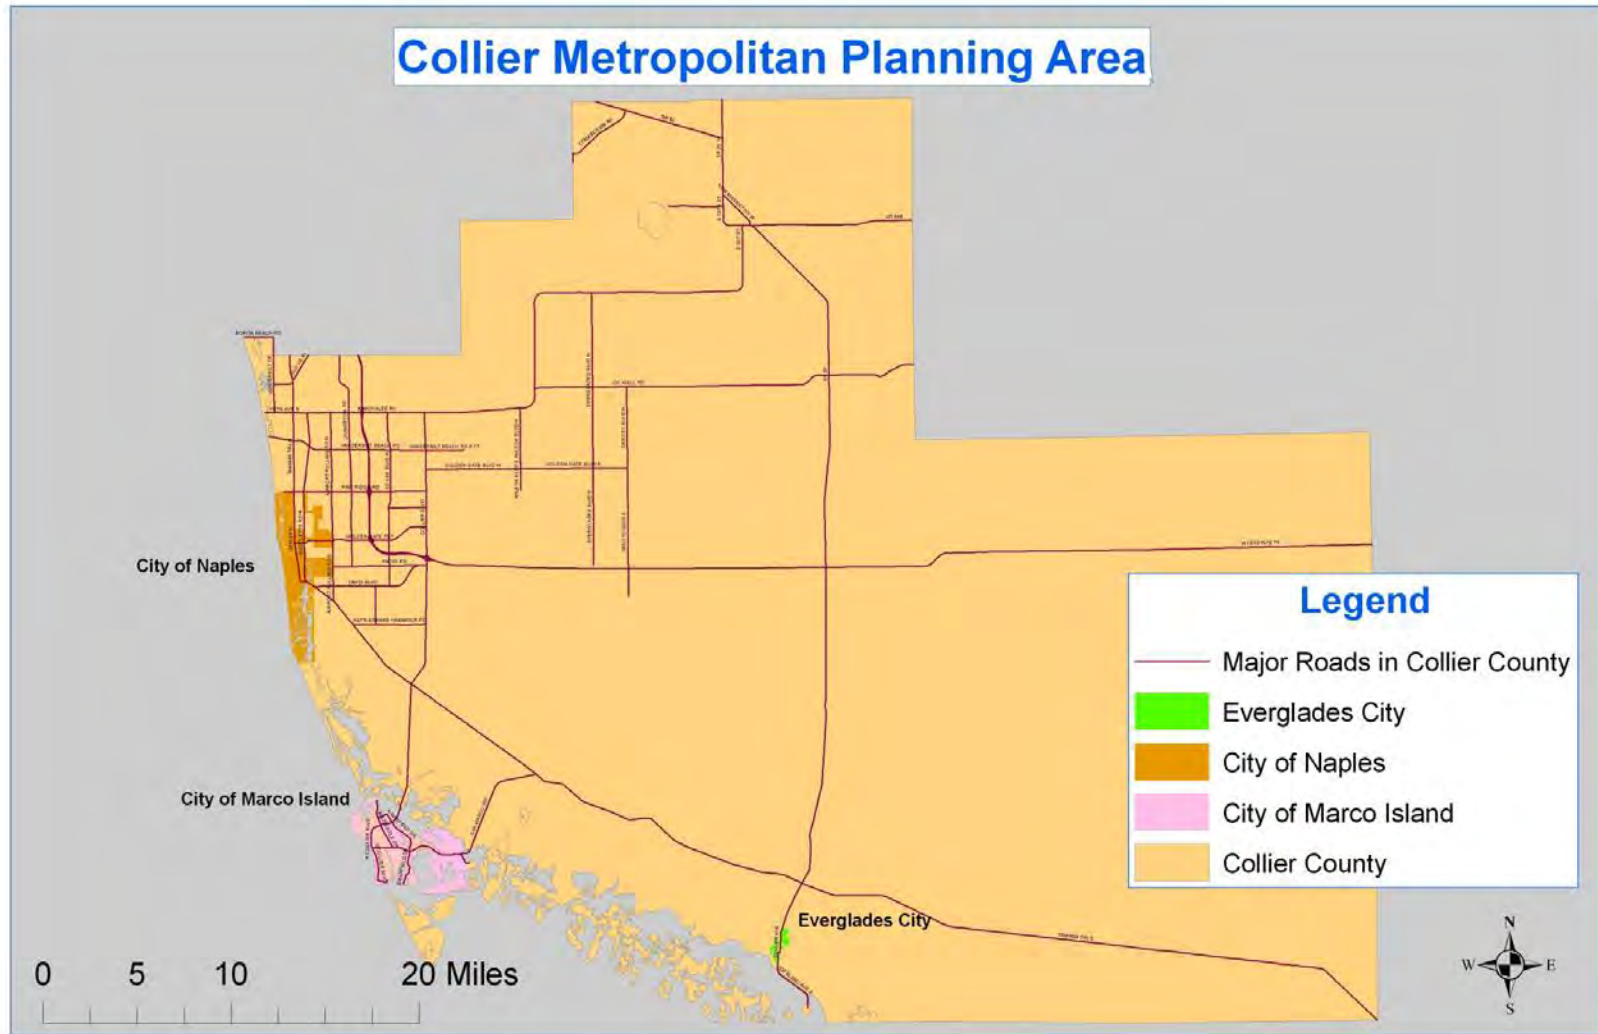

Collier Metropolitan Planning Area Map

[Signature]

LEGEND

HIGHWAY FUNCTIONAL CLASSIFICATION

- INTERSTATE
- OTHER FREEWAYS AND EXPRESSWAYS
- OTHER PRINCIPAL ARTERIAL
- MINOR ARTERIAL
- MAJOR COLLECTOR
- MINOR COLLECTOR
- LOCAL

- 2010 SMOOTHED URBANIZED BOUNDARY
- 2010 SMOOTHED SMALL URBAN BOUNDARY
- 2010 TRANSITIONING AREAS

2010 Bonita/Naples Transitioning Urban Boundary Map

Includes 2010 Urban Boundary and Functional Classifications