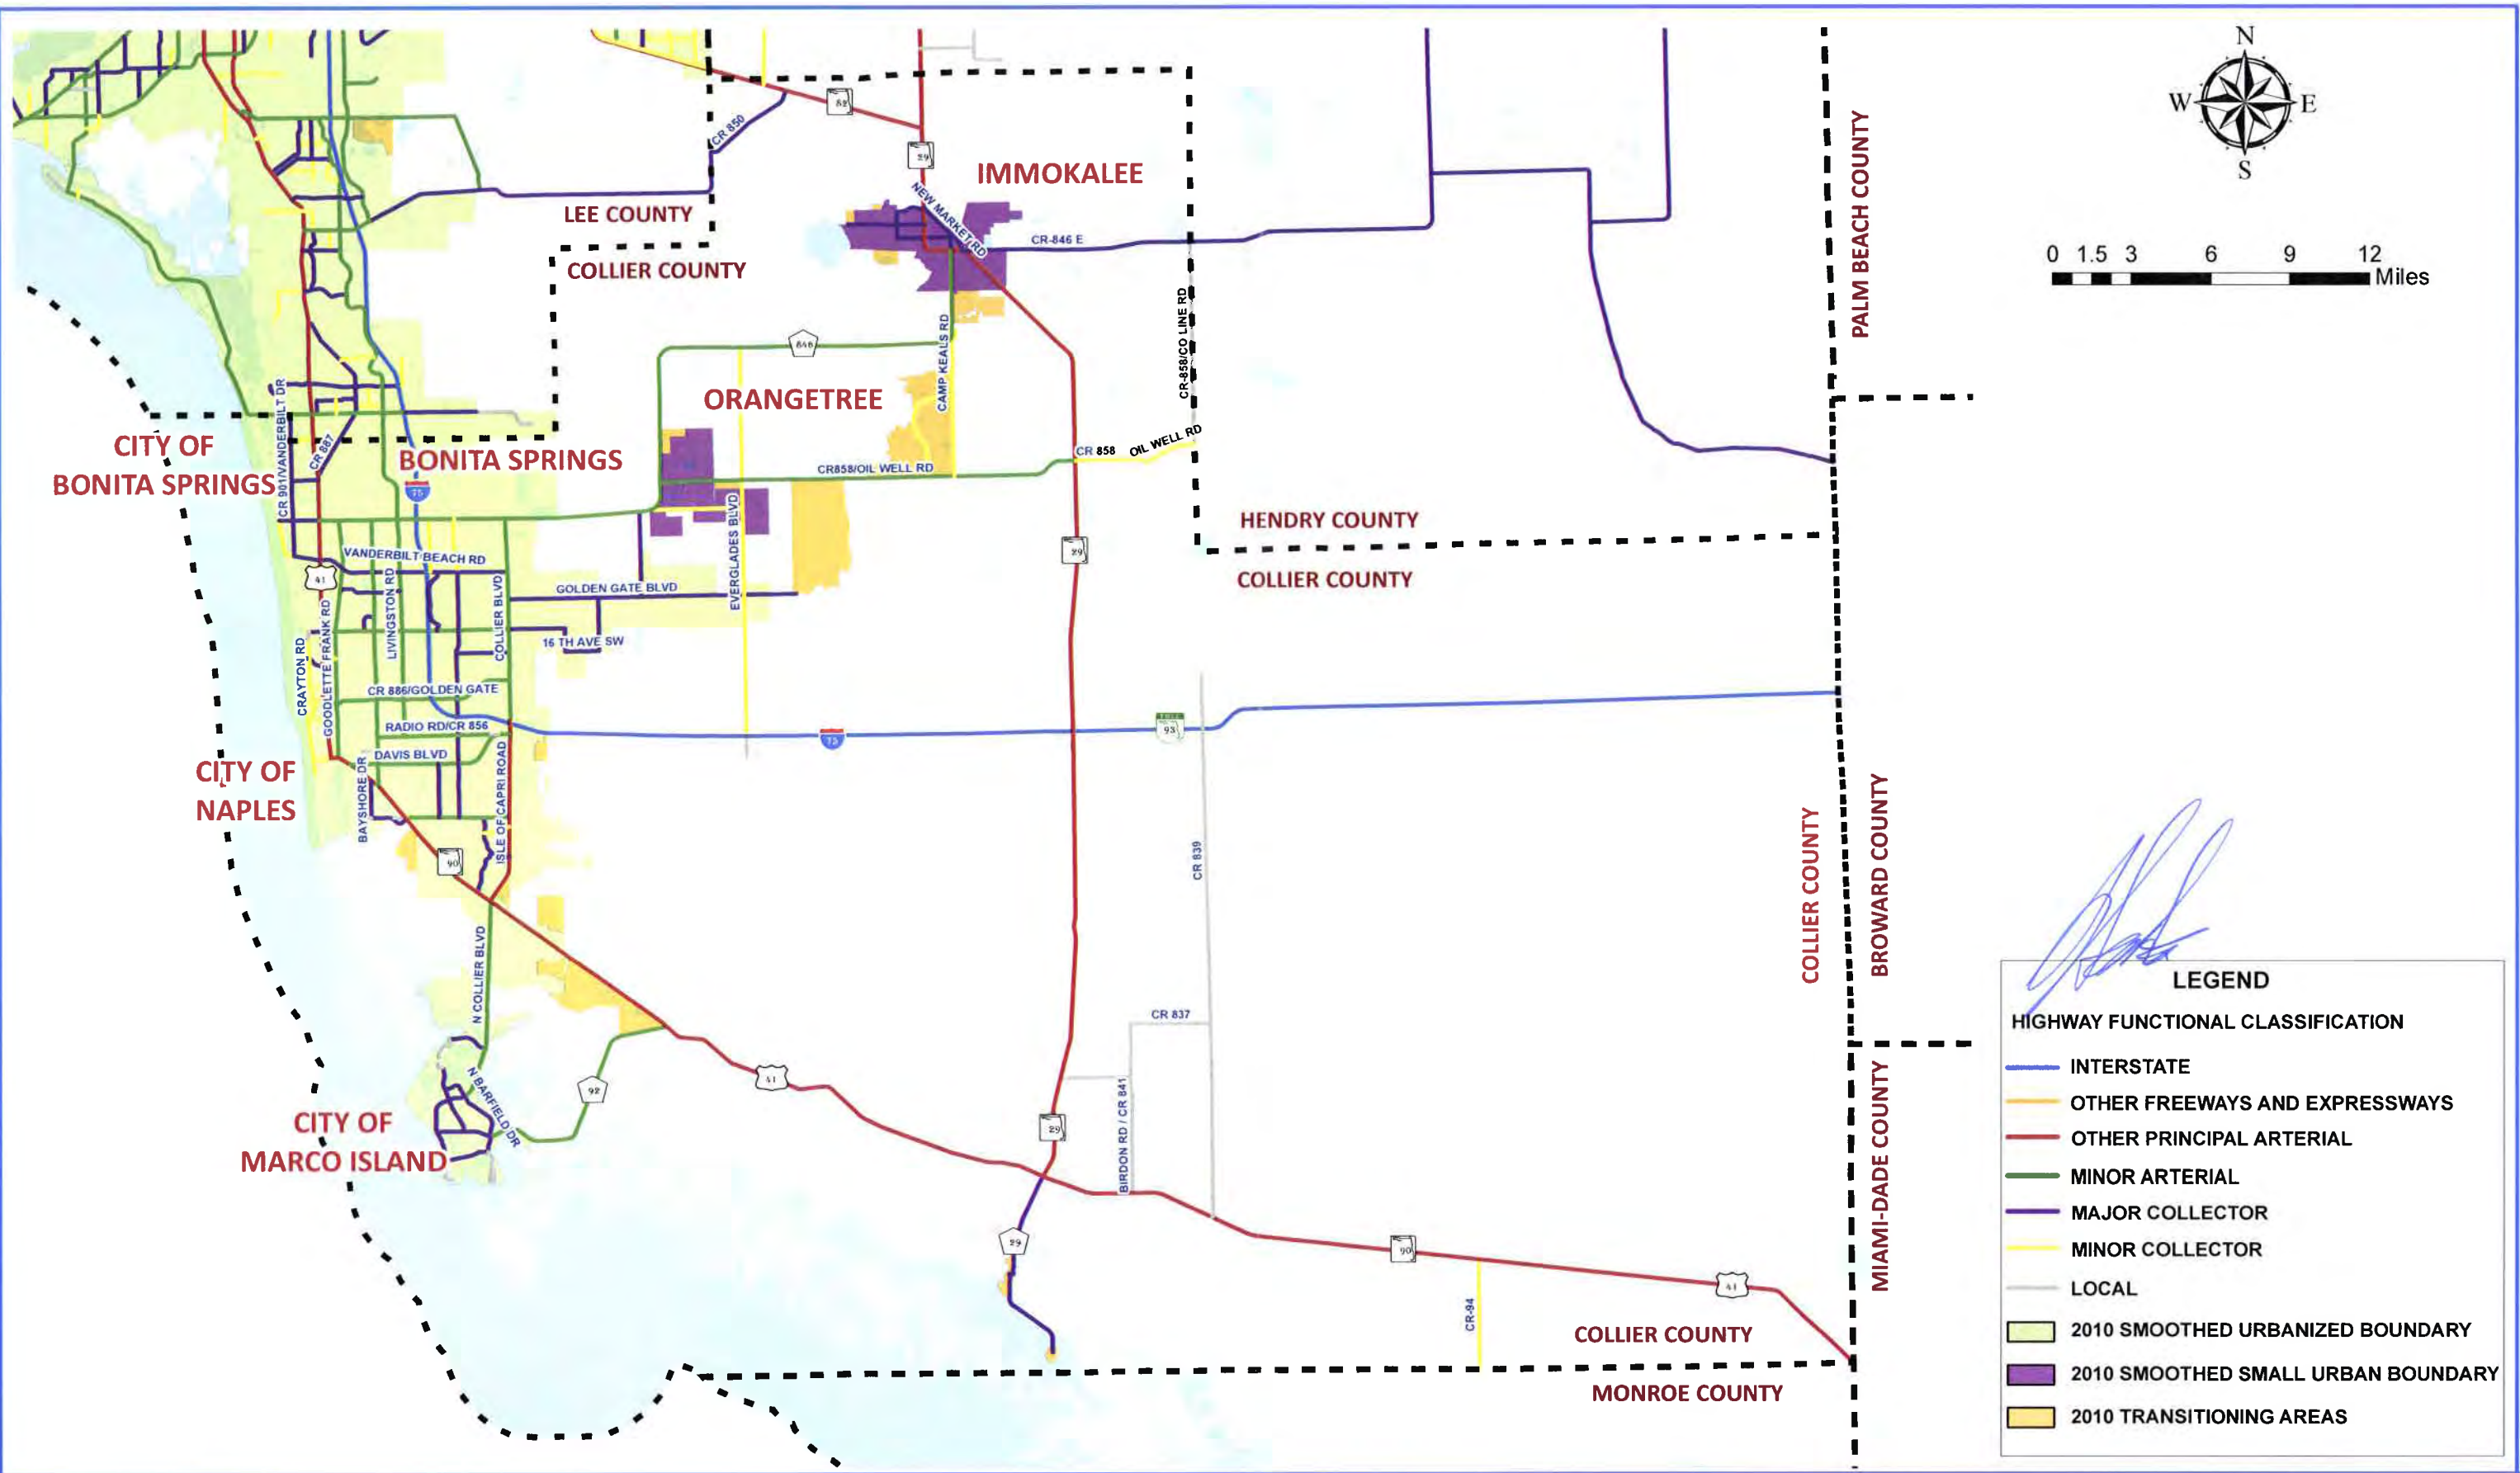

Collier Metropolitan Planning Area Map

[Signature]

LEGEND

HIGHWAY FUNCTIONAL CLASSIFICATION

- INTERSTATE
- OTHER FREEWAYS AND EXPRESSWAYS
- OTHER PRINCIPAL ARTERIAL
- MINOR ARTERIAL
- MAJOR COLLECTOR
- MINOR COLLECTOR
- LOCAL

- 2010 SMOOTHED URBANIZED BOUNDARY
- 2010 SMOOTHED SMALL URBAN BOUNDARY
- 2010 TRANSITIONING AREAS

2010 Bonita/Naples Transitioning Urban Boundary Map

Includes 2010 Urban Boundary and Functional Classifications